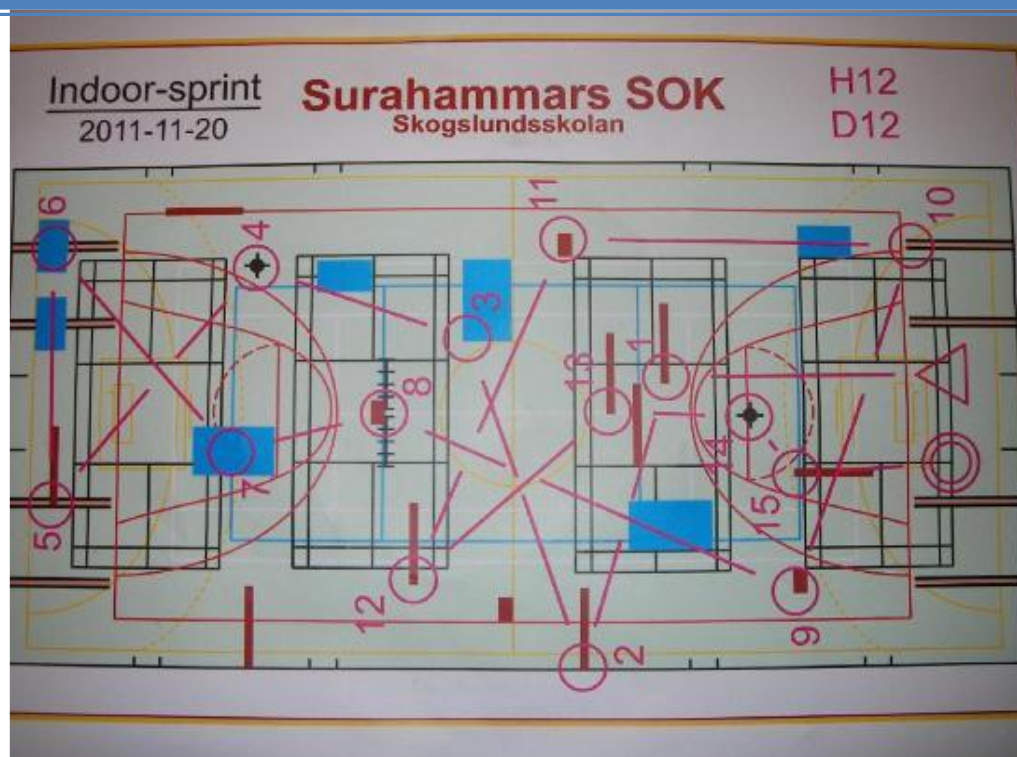

Inbjudan

[Indoor-KM 2014-12-27]

Klasser:

Female's hard: >14år

Male's hard: >14år

Boy's medium:

Girl's medium:

Beginner's easy: (mix)

Anmälan

På plats...

Frågor

Magnus Thornell 076-800 77 70

magnus.thornell@hotmail.se

Skogslundshallen

Första start 15:00

Välkomna =)